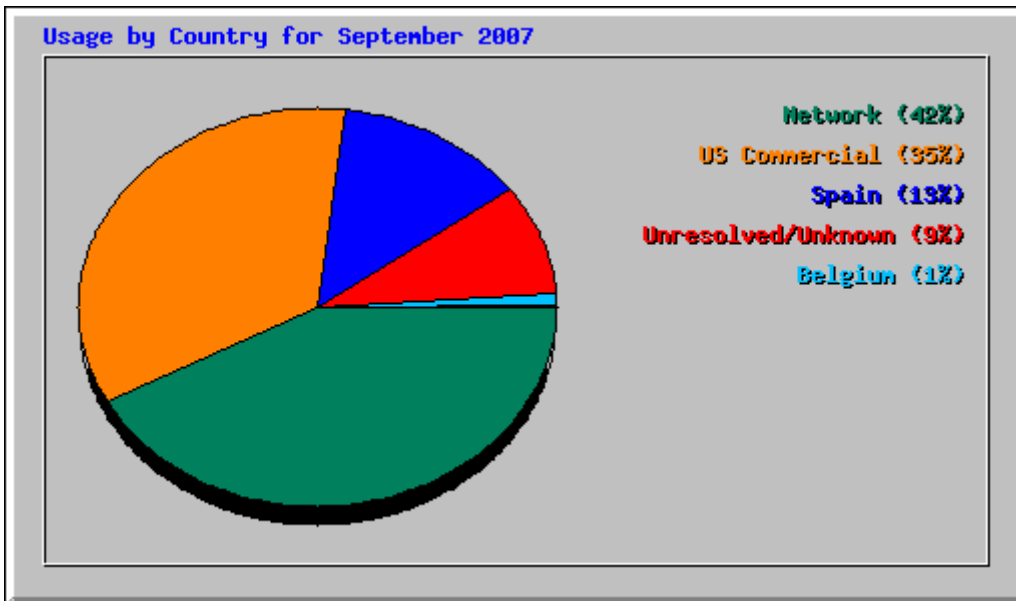

8	64969	3.04%	Mozilla/5.0 (Windows; U; Windows NT 5.1; es-ES; rv:1.8.1.6) G
9	59026	2.77%	Mozilla/4.0 (compatible; MSIE 6.0; Windows NT 5.1; .NET CLR 1
10	55835	2.62%	Mozilla/4.0 (compatible; MSIE 7.0; Windows NT 5.1)
11	35514	1.66%	Mozilla/5.0 (Windows; U; Windows NT 5.1; es-ES; rv:1.8.1.7) G
12	22126	1.04%	Mozilla/4.0 (compatible; MSIE 6.0; Windows 98)
13	21231	0.99%	Mozilla/4.0 (compatible; MSIE 7.0; Windows NT 5.1; .NET CLR 2
14	20377	0.95%	Mozilla/4.0 (compatible; MSIE 6.0; Windows NT 5.1; SV1; FunWe
15	20049	0.94%	Mozilla/4.0 (compatible; MSIE 6.0; Windows NT 5.0)

Top 30 of 68 Total Countries							
#	Hits		Files		KBytes		Country
1	892099	41.80%	407614	34.91%	6937577	23.04%	Network
2	742452	34.79%	511899	43.84%	19502799	64.76%	US Commercial
3	267860	12.55%	125460	10.74%	1943227	6.45%	Spain
4	198466	9.30%	93654	8.02%	1541838	5.12%	Unresolved/Unknown
5	16633	0.78%	16424	1.41%	45387	0.15%	Belgium
6	3125	0.15%	2968	0.25%	19412	0.06%	Mexico
7	2119	0.10%	1938	0.17%	14074	0.05%	Argentina
8	1358	0.06%	1133	0.10%	9846	0.03%	Brazil
9	1341	0.06%	831	0.07%	8260	0.03%	US Educational
10	854	0.04%	265	0.02%	6495	0.02%	Non-Profit Organization
11	812	0.04%	750	0.06%	15983	0.05%	Germany
12	630	0.03%	514	0.04%	4708	0.02%	France
13	604	0.03%	557	0.05%	5041	0.02%	Uruguay
14	532	0.02%	379	0.03%	3392	0.01%	Portugal
15	482	0.02%	467	0.04%	10768	0.04%	Russian Federation