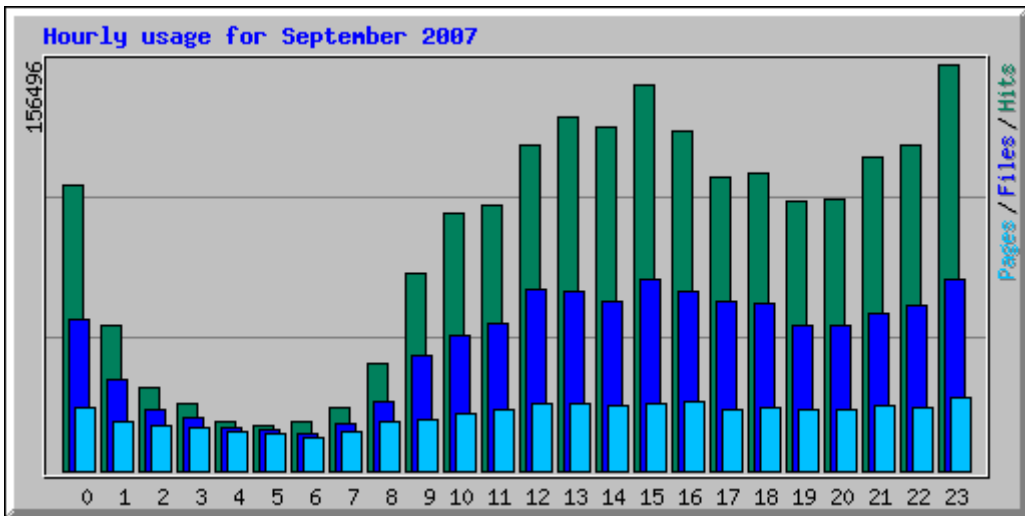

21	58121	2.72%	35173	3.01%	16275	3.14%	1612	3.67%	1161	9.10%	948585	3.15%
22	50240	2.35%	29898	2.56%	14672	2.83%	1142	2.60%	878	6.89%	845043	2.81%
23	83755	3.92%	43453	3.72%	17028	3.29%	1651	3.76%	1108	8.69%	1012820	3.36%
24	101799	4.77%	51413	4.40%	19569	3.78%	1968	4.48%	1389	10.89%	1195438	3.97%
25	74598	3.50%	40307	3.45%	16481	3.18%	1686	3.84%	1209	9.48%	980731	3.26%
26	64038	3.00%	37237	3.19%	16213	3.13%	1627	3.70%	1206	9.46%	940055	3.12%
27	60814	2.85%	36084	3.09%	14148	2.73%	1278	2.91%	996	7.81%	856665	2.84%
28	51347	2.41%	30859	2.64%	14714	2.84%	1151	2.62%	905	7.10%	845100	2.81%
29	40769	1.91%	25694	2.20%	12461	2.41%	816	1.86%	673	5.28%	716636	2.38%
30	66063	3.10%	38520	3.30%	16113	3.11%	1232	2.81%	985	7.72%	955386	3.17%

Hourly Statistics for September 2007												
Hour	Hits			Files			Pages			KBytes		
	Avg	Total		Avg	Total		Avg	Total		Avg	Total	
0	3659	109772	5.14%	1930	57921	4.96%	810	24317	4.70%	47555	1426664	4.74%
1	1850	55529	2.60%	1177	35336	3.03%	616	18508	3.57%	35380	1061411	3.52%
2	1075	32257	1.51%	792	23776	2.04%	569	17099	3.30%	31562	946857	3.14%
3	855	25652	1.20%	676	20301	1.74%	546	16399	3.17%	30252	907557	3.01%
4	640	19200	0.90%	554	16630	1.42%	488	14659	2.83%	23574	707230	2.35%
5	571	17145	0.80%	530	15902	1.36%	471	14148	2.73%	24097	722924	2.40%
6	640	19214	0.90%	485	14552	1.25%	420	12629	2.44%	21871	656121	2.18%
7	796	23909	1.12%	591	17757	1.52%	498	14941	2.88%	26787	803603	2.67%
8	1379	41375	1.94%	899	26971	2.31%	632	18978	3.66%	35226	1056777	3.51%
9	2541	76247	3.57%	1473	44208	3.79%	645	19351	3.74%	38121	1143633	3.80%
10	3300	99016	4.64%	1732	51968	4.45%	720	21627	4.18%	42998	1289933	4.28%
11	3408	102262	4.79%	1877	56333	4.82%	792	23766	4.59%	47037	1411118	4.69%
12	4171	125139	5.86%	2327	69838	5.98%	862	25884	5.00%	51879	1556376	5.17%
13	4546	136400	6.39%	2304	69121	5.92%	872	26163	5.05%	53011	1590336	5.28%