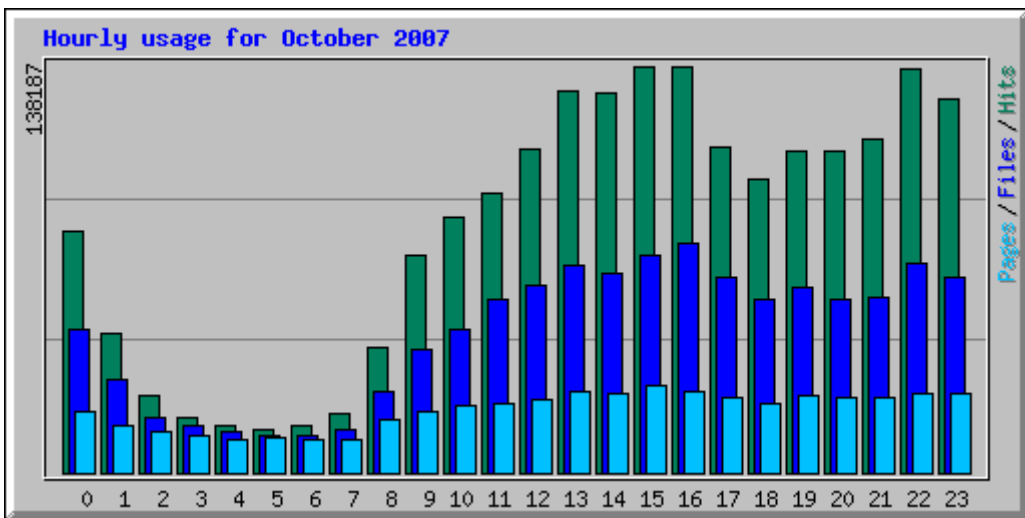

21	85803	4.31%	44818	3.91%	19885	3.90%	1559	3.93%	1108	8.25%	1112580	3.76%
22	95246	4.79%	54232	4.74%	21667	4.25%	1862	4.69%	1372	10.22%	1232282	4.17%
23	73998	3.72%	42632	3.72%	18732	3.67%	1558	3.93%	1170	8.71%	1005258	3.40%
24	71566	3.60%	37451	3.27%	14260	2.80%	1516	3.82%	1134	8.45%	775794	2.62%
25	61663	3.10%	36294	3.17%	15082	2.96%	1516	3.82%	1116	8.31%	890914	3.01%
26	51203	2.57%	27304	2.38%	11274	2.21%	1232	3.11%	944	7.03%	620672	2.10%
27	43204	2.17%	24916	2.18%	12101	2.37%	1084	2.73%	867	6.46%	619339	2.09%
28	63270	3.18%	35144	3.07%	15593	3.06%	1388	3.50%	1009	7.51%	891261	3.01%
29	72377	3.64%	40780	3.56%	16234	3.18%	1562	3.94%	1192	8.88%	951466	3.22%
30	61886	3.11%	34919	3.05%	15543	3.05%	1178	2.97%	922	6.87%	900140	3.04%
31	53781	2.70%	32453	2.83%	14774	2.90%	1211	3.05%	936	6.97%	830394	2.81%

Hourly Statistics for October 2007												
Hour	Hits			Files			Pages			KBytes		
	Avg	Total		Avg	Total		Avg	Total		Avg	Total	
0	2639	81816	4.11%	1569	48644	4.25%	678	21040	4.12%	39612	1227960	4.15%
1	1535	47587	2.39%	1021	31669	2.77%	526	16307	3.20%	29564	916494	3.10%
2	842	26107	1.31%	607	18834	1.64%	454	14100	2.76%	24397	756307	2.56%
3	603	18715	0.94%	511	15841	1.38%	407	12632	2.48%	21524	667241	2.26%
4	505	15673	0.79%	449	13945	1.22%	363	11274	2.21%	17325	537069	1.82%
5	467	14479	0.73%	402	12478	1.09%	376	11661	2.29%	19051	590583	2.00%
6	515	15995	0.80%	414	12839	1.12%	358	11117	2.18%	17782	551248	1.86%
7	637	19750	0.99%	477	14810	1.29%	353	10966	2.15%	17927	555722	1.88%
8	1367	42381	2.13%	887	27522	2.40%	582	18050	3.54%	31877	988172	3.34%
9	2392	74181	3.73%	1357	42077	3.67%	665	20643	4.05%	38582	1196045	4.04%
10	2796	86698	4.36%	1577	48915	4.27%	732	22720	4.45%	42977	1332286	4.51%
11	3055	94728	4.76%	1909	59187	5.17%	752	23331	4.57%	44702	1385765	4.69%
12	3542	109818	5.52%	2060	63889	5.58%	808	25060	4.91%	48560	1505370	5.09%