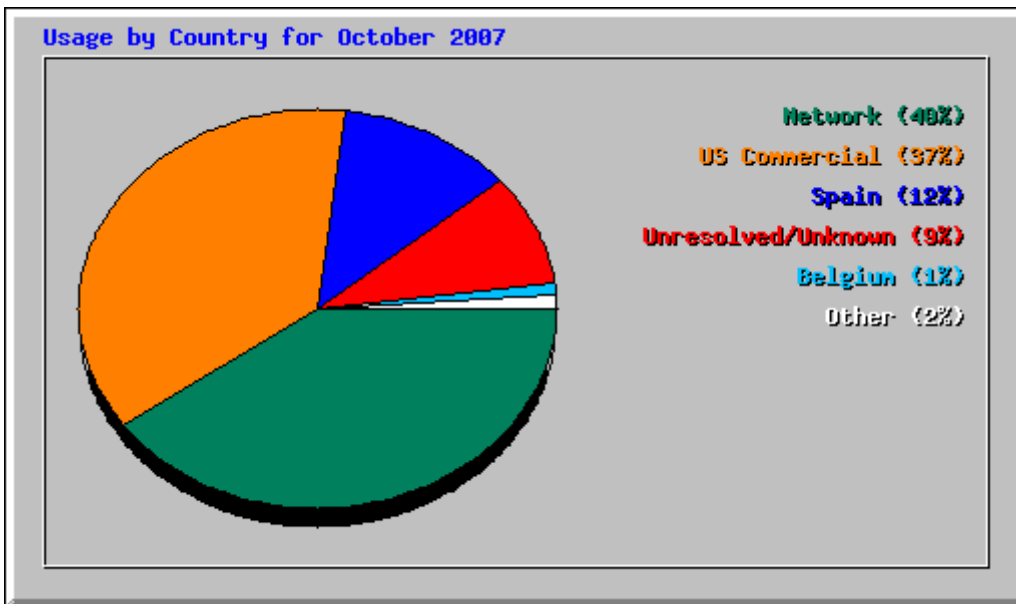

14	20951	1.05%	Mozilla/4.0 (compatible; MSIE 7.0; Windows NT 5.1; .NET CLR 2
15	19671	0.99%	Mozilla/4.0 (compatible; MSIE 6.0; Windows 98)

Top 30 of 67 Total Countries							
#	Hits		Files		KBytes		Country
1	789197	39.67%	384380	33.57%	5923639	20.03%	Network
2	737953	37.09%	506550	44.23%	20125124	68.05%	US Commercial
3	233535	11.74%	119578	10.44%	1772643	5.99%	Spain
4	181208	9.11%	95473	8.34%	1486366	5.03%	Unresolved/Unknown
5	23486	1.18%	23459	2.05%	67559	0.23%	Belgium
6	3942	0.20%	1991	0.17%	26861	0.09%	Mexico
7	3306	0.17%	1685	0.15%	15400	0.05%	Italy
8	2846	0.14%	2264	0.20%	40913	0.14%	Germany
9	2428	0.12%	2302	0.20%	16040	0.05%	Argentina
10	1684	0.08%	1388	0.12%	11798	0.04%	Portugal
11	1008	0.05%	693	0.06%	6305	0.02%	US Educational
12	972	0.05%	232	0.02%	6313	0.02%	Non-Profit Organization
13	849	0.04%	668	0.06%	4965	0.02%	Peru
14	704	0.04%	695	0.06%	4358	0.01%	Chile
15	695	0.03%	686	0.06%	6944	0.02%	Brazil
16	632	0.03%	561	0.05%	4110	0.01%	France
17	514	0.03%	512	0.04%	3122	0.01%	Colombia
18	503	0.03%	478	0.04%	11191	0.04%	Russian Federation
19	329	0.02%	323	0.03%	5553	0.02%	Poland
20	284	0.01%	69	0.01%	1286	0.00%	Denmark
21	278	0.01%	175	0.02%	2032	0.01%	Uruguay