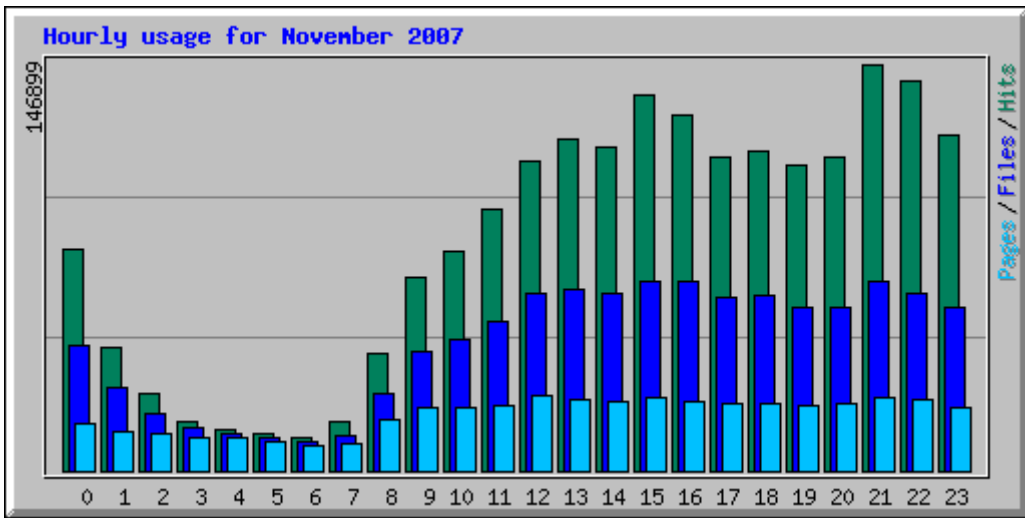

21	63717	3.21%	37744	3.44%	16629	3.42%	1368	3.62%	1031	7.79%	951151	3.40%
22	64304	3.24%	32960	3.00%	11975	2.46%	1329	3.51%	1028	7.77%	691071	2.47%
23	61951	3.12%	32658	2.97%	13247	2.72%	1151	3.04%	897	6.78%	776193	2.77%
24	55205	2.78%	32286	2.94%	14007	2.88%	945	2.50%	741	5.60%	784565	2.80%
25	70520	3.55%	37281	3.40%	14039	2.89%	1312	3.47%	956	7.23%	854752	3.05%
26	74238	3.74%	41410	3.77%	14623	3.01%	1459	3.86%	1103	8.34%	901246	3.22%
27	64631	3.25%	35216	3.21%	15224	3.13%	1382	3.65%	1065	8.05%	885273	3.16%
28	61324	3.09%	34988	3.19%	14210	2.92%	1287	3.40%	1004	7.59%	821092	2.93%
29	69916	3.52%	43206	3.94%	24388	5.01%	1274	3.37%	984	7.44%	1399265	5.00%
30	55256	2.78%	31780	2.89%	17829	3.67%	1141	3.02%	921	6.96%	987917	3.53%

Hourly Statistics for November 2007												
Hour	Hits			Files			Pages			KBytes		
	Avg	Total		Avg	Total		Avg	Total		Avg	Total	
0	2664	79927	4.02%	1506	45197	4.12%	569	17091	3.51%	33707	1011223	3.61%
1	1485	44562	2.24%	998	29953	2.73%	476	14302	2.94%	25763	772899	2.76%
2	920	27627	1.39%	687	20624	1.88%	450	13515	2.78%	23959	718761	2.57%
3	592	17783	0.90%	520	15609	1.42%	406	12191	2.51%	20546	616385	2.20%
4	493	14810	0.75%	435	13074	1.19%	386	11591	2.38%	17148	514443	1.84%
5	441	13232	0.67%	392	11777	1.07%	346	10383	2.13%	17365	520935	1.86%
6	400	12003	0.60%	343	10291	0.94%	308	9268	1.91%	15337	460122	1.64%
7	591	17745	0.89%	433	12998	1.18%	330	9912	2.04%	16256	487690	1.74%
8	1405	42150	2.12%	939	28173	2.57%	606	18209	3.74%	33748	1012453	3.61%
9	2319	69595	3.50%	1428	42857	3.90%	752	22587	4.64%	43926	1317780	4.70%
10	2645	79366	4.00%	1585	47563	4.33%	759	22784	4.68%	43816	1314475	4.69%
11	3146	94393	4.75%	1791	53759	4.90%	793	23800	4.89%	46421	1392617	4.97%
12	3734	112027	5.64%	2145	64366	5.86%	897	26938	5.54%	53785	1613552	5.76%
13	3987	119639	6.02%	2187	65634	5.98%	858	25747	5.29%	51309	1539260	5.50%