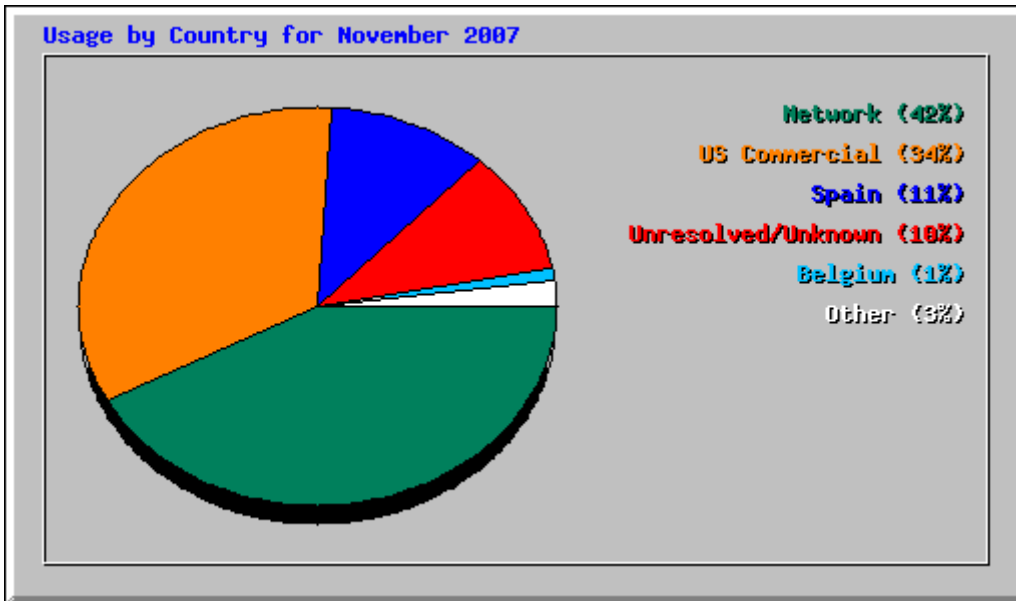

15	16097	0.81%	Mozilla/4.0 (compatible; MSIE 7.0; Windows NT 5.1; Mozilla/4.

Top 30 of 64 Total Countries							
#	Hits		Files		KBytes		Country
1	838665	42.22%	393744	35.87%	6102079	21.78%	Network
2	681368	34.30%	460589	41.95%	18510874	66.08%	US Commercial
3	210069	10.57%	108300	9.86%	1556786	5.56%	Spain
4	203327	10.24%	91558	8.34%	1561594	5.57%	Unresolved/Unknown
5	28674	1.44%	27898	2.54%	81172	0.29%	Belgium
6	2786	0.14%	2490	0.23%	19020	0.07%	Mexico
7	2749	0.14%	2647	0.24%	16118	0.06%	Argentina
8	2509	0.13%	860	0.08%	9606	0.03%	US Educational
9	2412	0.12%	1973	0.18%	35243	0.13%	Germany
10	1330	0.07%	723	0.07%	9627	0.03%	United Kingdom
11	1255	0.06%	698	0.06%	6567	0.02%	Portugal
12	1088	0.05%	203	0.02%	3035	0.01%	Old style Arpanet (arpa)
13	1058	0.05%	626	0.06%	8045	0.03%	Brazil
14	916	0.05%	648	0.06%	5842	0.02%	France
15	835	0.04%	749	0.07%	4953	0.02%	Peru
16	792	0.04%	475	0.04%	4722	0.02%	China
17	787	0.04%	735	0.07%	4909	0.02%	Chile
18	759	0.04%	333	0.03%	10556	0.04%	Non-Profit Organization
19	512	0.03%	510	0.05%	3008	0.01%	Colombia
20	499	0.03%	491	0.04%	4490	0.02%	Italy
21	468	0.02%	270	0.02%	1693	0.01%	Uruguay
22	439	0.02%	418	0.04%	9629	0.03%	Russian Federation