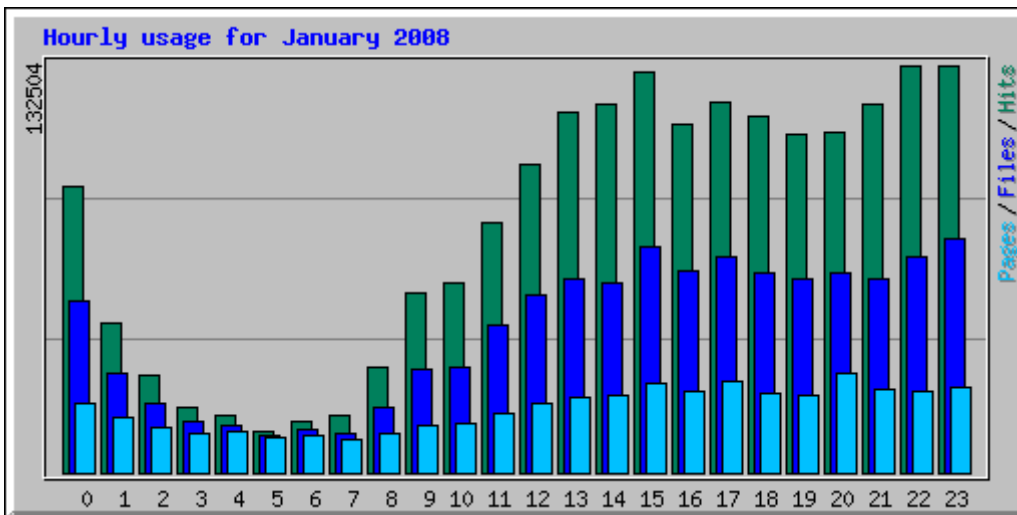

21	83357	5.33%	44562	4.87%	15574	3.61%	1493	5.18%	1155	10.27%	923046	3.80%
22	71963	4.60%	37324	4.07%	17692	4.10%	1767	6.13%	982	8.73%	878572	3.62%
23	57296	3.66%	33300	3.64%	11755	2.73%	1080	3.75%	812	7.22%	666673	2.74%
24	54721	3.50%	31093	3.39%	11637	2.70%	1134	3.93%	837	7.44%	686352	2.82%
25	49911	3.19%	28753	3.14%	9901	2.30%	1001	3.47%	794	7.06%	585274	2.41%
26	4210	0.27%	2653	0.29%	1437	0.33%	117	0.41%	115	1.02%	76272	0.31%

Hourly Statistics for January 2008												
Hour	Hits			Files			Pages			KBytes		
	Avg	Total		Avg	Total		Avg	Total		Avg	Total	
0	3065	79690	5.10%	1841	47866	5.23%	761	19801	4.59%	44747	1163434	4.79%
1	1584	41191	2.63%	1075	27968	3.05%	620	16138	3.74%	34704	902314	3.71%
2	1096	28517	1.82%	786	20454	2.23%	521	13568	3.15%	27859	724327	2.98%
3	711	18500	1.18%	559	14542	1.59%	447	11641	2.70%	23494	610834	2.51%
4	626	16301	1.04%	525	13669	1.49%	467	12149	2.82%	22561	586576	2.41%
5	449	11674	0.75%	408	10620	1.16%	400	10424	2.42%	19887	517061	2.13%
6	544	14160	0.91%	470	12234	1.34%	420	10926	2.53%	20952	544754	2.24%
7	603	15685	1.00%	428	11137	1.22%	356	9279	2.15%	17192	446980	1.84%
8	1067	27765	1.78%	665	17296	1.89%	429	11156	2.59%	21917	569843	2.35%
9	1820	47326	3.03%	1069	27801	3.04%	496	12900	2.99%	26799	696786	2.87%
10	1772	46095	2.95%	1007	26182	2.86%	515	13403	3.11%	26739	695214	2.86%
11	2516	65428	4.18%	1481	38509	4.20%	609	15858	3.68%	34941	908455	3.74%
12	3025	78651	5.03%	1755	45631	4.98%	720	18740	4.35%	41119	1069082	4.40%
13	3500	91005	5.82%	1930	50181	5.48%	769	20019	4.64%	44142	1147688	4.72%
14	3645	94793	6.06%	1949	50680	5.53%	793	20623	4.78%	47358	1231311	5.07%
15	4121	107162	6.85%	2291	59590	6.51%	957	24890	5.77%	55779	1450266	5.97%
16	3705	96337	6.16%	2128	55334	6.04%	888	23103	5.36%	53315	1386186	5.70%
17	3885	101024	6.46%	2239	58224	6.36%	989	25715	5.96%	58015	1508383	6.21%