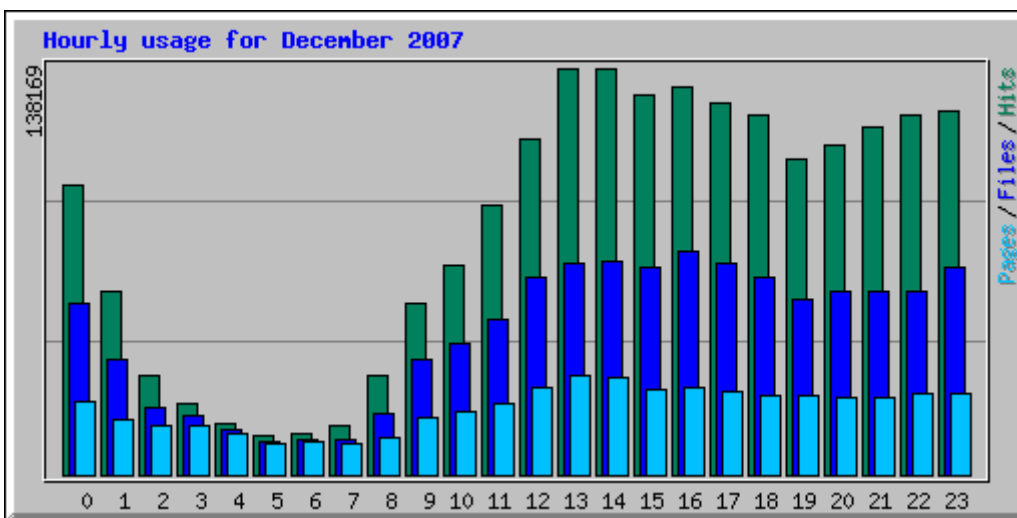

21	57385	2.85%	36934	3.18%	18229	3.35%	1002	2.80%	746	5.86%	995064	3.23%
22	63588	3.16%	37358	3.22%	21672	3.98%	878	2.45%	639	5.02%	1208236	3.92%
23	68745	3.41%	41581	3.58%	19966	3.67%	1026	2.87%	743	5.84%	1184736	3.85%
24	54664	2.71%	32734	2.82%	16730	3.07%	918	2.57%	713	5.60%	980603	3.19%
25	42214	2.10%	28154	2.43%	16201	2.97%	824	2.30%	643	5.05%	913784	2.97%
26	58090	2.88%	39193	3.38%	19078	3.50%	992	2.77%	761	5.98%	1064985	3.46%
27	51521	2.56%	35938	3.10%	17628	3.24%	973	2.72%	766	6.02%	1001795	3.25%
28	64545	3.20%	42607	3.67%	22253	4.09%	1489	4.16%	807	6.34%	1180312	3.83%
29	50231	2.49%	32347	2.79%	18181	3.34%	905	2.53%	720	5.66%	982006	3.19%
30	58517	2.90%	35706	3.08%	19544	3.59%	954	2.67%	763	6.00%	1039027	3.37%
31	56648	2.81%	31647	2.73%	18410	3.38%	907	2.53%	722	5.67%	968708	3.15%

Hourly Statistics for December 2007												
Hour	Hits			Files			Pages		KBytes			
	Avg	Total		Avg	Total		Avg	Total	Avg	Total		
0	3176	98478	4.89%	1884	58434	5.04%	790	24505	4.50%	45541	1411778	4.59%
1	1999	61984	3.08%	1252	38839	3.35%	613	19033	3.49%	34072	1056231	3.43%
2	1086	33685	1.67%	741	22999	1.98%	541	16784	3.08%	28374	879584	2.86%
3	784	24318	1.21%	644	19971	1.72%	548	16993	3.12%	26633	825612	2.68%
4	555	17231	0.86%	487	15121	1.30%	439	13618	2.50%	20032	621007	2.02%
5	420	13021	0.65%	360	11169	0.96%	334	10361	1.90%	16604	514722	1.67%
6	447	13875	0.69%	375	11646	1.00%	357	11086	2.04%	17325	537067	1.74%
7	528	16371	0.81%	386	11972	1.03%	337	10475	1.92%	16813	521213	1.69%
8	1086	33677	1.67%	674	20906	1.80%	395	12252	2.25%	20770	643859	2.09%
9	1873	58088	2.88%	1252	38824	3.35%	625	19378	3.56%	35051	1086567	3.53%
10	2298	71261	3.54%	1435	44503	3.84%	682	21142	3.88%	38799	1202758	3.91%
11	2945	91308	4.53%	1702	52762	4.55%	774	24000	4.41%	44951	1393488	4.53%
12	3679	114065	5.66%	2155	66831	5.76%	955	29608	5.44%	55218	1711773	5.56%