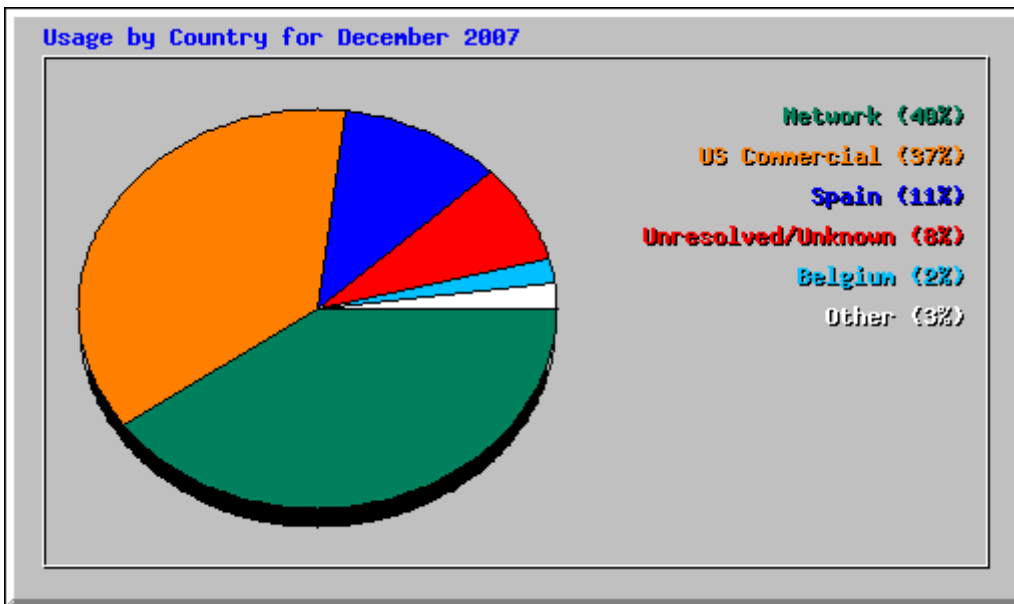

14	19553	0.97%	Mozilla/4.0 (compatible; MSIE 6.0; Windows NT 5.1; .NET CLR 1
15	17168	0.85%	Mozilla/4.0 (compatible; MSIE 7.0; Windows NT 5.1; Mozilla/4.

Top 30 of 65 Total Countries							
#	Hits		Files		KBytes		Country
1	814260	40.41%	377692	32.56%	6111000	19.85%	Network
2	745498	37.00%	521406	44.95%	21295479	69.17%	US Commercial
3	214608	10.65%	108516	9.36%	1513517	4.92%	Spain
4	167333	8.30%	88200	7.60%	1361346	4.42%	Unresolved/Unknown
5	46744	2.32%	45939	3.96%	137087	0.45%	Belgium
6	4787	0.24%	3585	0.31%	94493	0.31%	Argentina
7	4603	0.23%	3078	0.27%	119184	0.39%	Colombia
8	3334	0.17%	3254	0.28%	19900	0.06%	Mexico
9	2007	0.10%	1072	0.09%	12689	0.04%	Portugal
10	1428	0.07%	1330	0.11%	25862	0.08%	Germany
11	1077	0.05%	321	0.03%	7994	0.03%	Italy
12	965	0.05%	304	0.03%	8340	0.03%	Czech Republic
13	922	0.05%	344	0.03%	5551	0.02%	Uruguay
14	755	0.04%	755	0.07%	4375	0.01%	Chile
15	643	0.03%	573	0.05%	4169	0.01%	US Educational
16	613	0.03%	566	0.05%	3697	0.01%	France
17	514	0.03%	382	0.03%	4922	0.02%	Brazil
18	491	0.02%	488	0.04%	2901	0.01%	Peru
19	440	0.02%	421	0.04%	9630	0.03%	Russian Federation
20	384	0.02%	268	0.02%	5412	0.02%	Non-Profit Organization
21	367	0.02%	230	0.02%	1498	0.00%	Old style Arpanet (arpa)